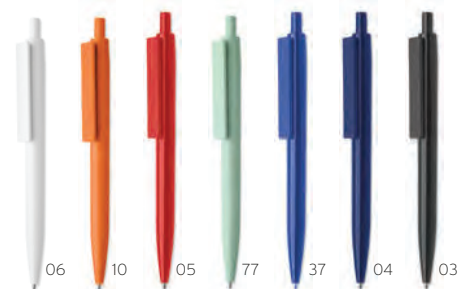

### Pecas

Push button ball pen in wheat straw 50% and ABS 50% material (blue ink). Size Ø1X14 cm Print technique Round screen printing\*,P

77

04

10

06

10

05