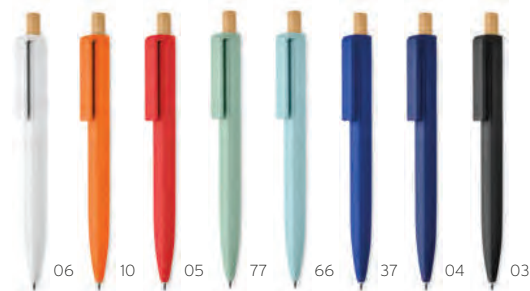

06

10

05

77

66

37

04

03

Penu

Ball pen in recycled ABS with bamboo push button. Blue ink.
Size 13,4X1,5X1,1cm Print technique Round screen printing*,P