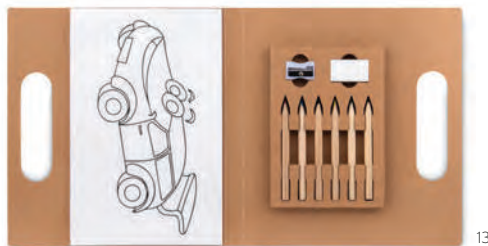

Folder2 go

Children colouring set with 30 colouring recycled paper sheets. Includes 6 colouring pencils, sharpener and eraser.
Size 20X1,6X21cm Print technique Pad printing*,S,DL,DO1