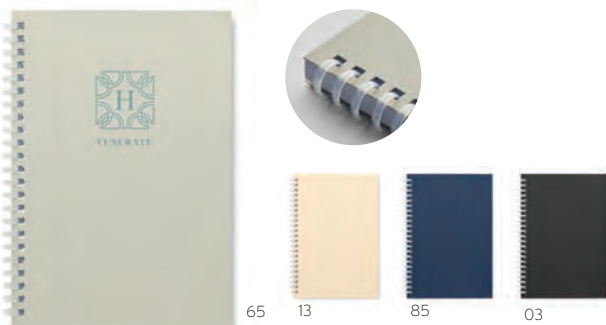

### Sonora

Recycled paper notebook with matching pen. Twin-wire. 140 plain recycled paper pages (70 sheets). Matching push button ball pen in recycled carton and biodegradable plastic. Blue ink. Elastic closure strap and pen holder. FSC®certified | FSC MIX, P7.1, FSC-C213206size 14X9X0,7cm Print technique Pad printing\*,B,DL,DO1,L