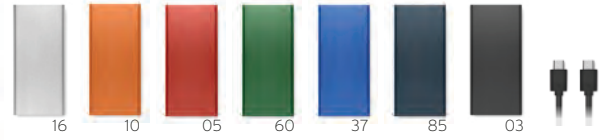

Powerflat10c

Power bank 10000 mAh in recycled aluminium. Capacity for smartphone use, output current DC5V/1A and DC5V/2A . Includes indicating light and USB cable with micro usb plug. Supports quick charging technology (18W). In/Output: Type-C. Power delivery (PD) support to charge the newest laptop MacPro®. Size 14.2X6.6X1.6cm Print technique Pad printing*,L,PD