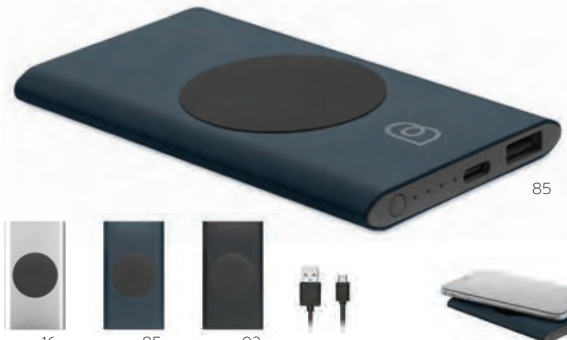

Powerplus

Wireless 15W charging 5000 mAh power bank in recycled aluminium. Input: Type-C. Output: 1 x Type-C & 1 x Type-A. Size 12X6,5X0,9cm Print technique Pad printing*,L,DL,DO1,PD