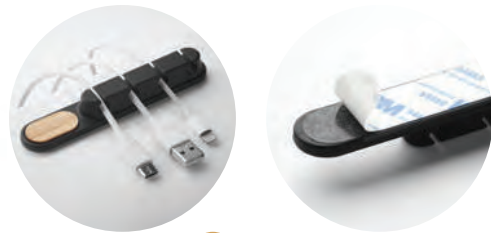

Order

Silicone cable organiser with natural bamboo detail. Compact oval design keeps cables tidy and secure. Size 11X2X1.5cm Print technique Pad printing*,L,DL,DO1