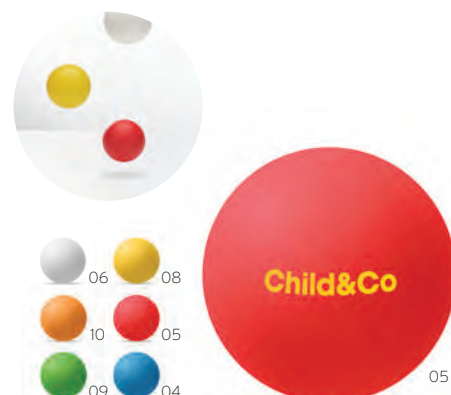

Funball

Rubber bouncing ball. Size DIA 6 cm
Print technique Pad printing*

05