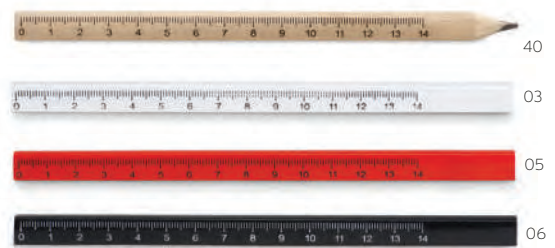

**Fuster**

Carpenter's folding ruler key ring in ABS. Length: 50 cm. Size 6,5X2,4X1,3cm  
Print technique Pad printing\*,PD

**Highcut IT3011**

Retractable knife. Clear finish and coloured body. Size 12,5X2,5X1,5cm  
Print technique Pad printing\*,DL,DO1