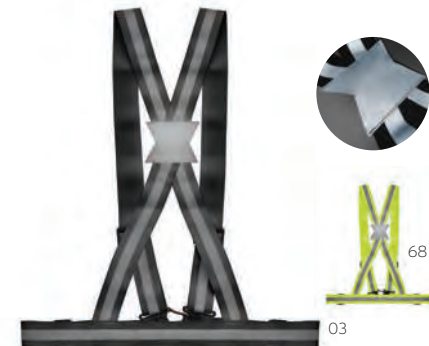

Allvisible

Adjustable 360° reflective body belt with silver stripes. For promotional use only. Size 51X52cm Print technique Screen printing*,DL,DO1,T1,TD,TR