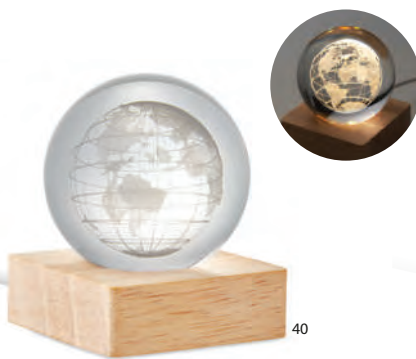

40

Globe light

Glass globe ball with LED light (100 lumens) on a rubber wood base. Includes a USB charging cable (90 cm). FSC 100% | W18.8 | FSC-C213206 Size DIA6CMX5,9X5,9cm Print technique Pad printing*,L