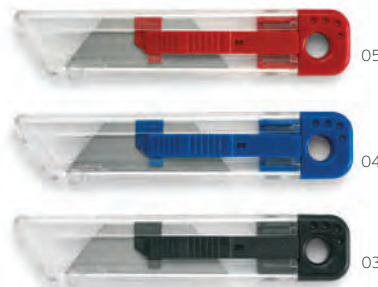

**Fuster**

Carpenter's folding ruler key ring in ABS. Length: 50 cm. Size 6,5X2,4X1,3cm  
Print technique Pad printing\*,PD

**Highcut IT3011**

Retractable knife. Clear finish and coloured body. Size 12,5X2,5X1,5cm  
Print technique Pad printing\*,DL,DO1