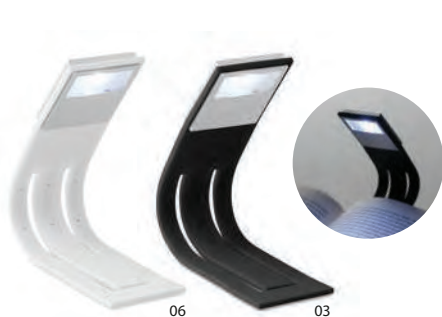

### Neat light

Foldable Bamboo desk lamp with 48 LED lights and 10W wireless charging and 2 USB hub. Touchscreen. Output: DC 9V/1.1A (10W) for quick charging. FSC 100% | N5.7 | FSC-C213206 Size 12,2X16,9X45,5cm Print technique Laser engraving\*,DL,DO1