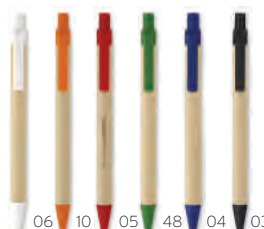

06 | 10 | 05 | 48 | 04 | 03

Cartoon

Push button ball pen with recycled paper barrel and PLA parts (in 100% biodegradable corn). Blue ink. Size Ø1X14 cm Print technique Round screen printing*,P,PD