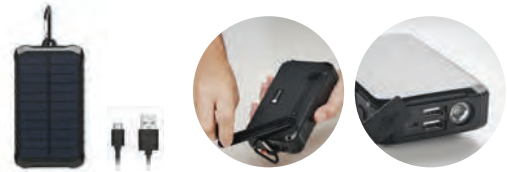

Dya

Solar power bank 8000 mAh with hand crank dynamo. Includes 1 LED light and 100 lumens. Type C input/output, 2 USB-A output. Output current DC 5V/2.1A. Size 14,5X7,9X3,4cm Print technique Pad printing*,L,DL,DO1