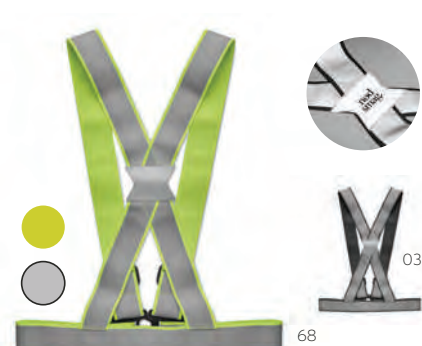

Allvisible+

Adjustable 360° reflective body belt with silver stripes. EN17353. TYPE- B3Size 51X56cm Print technique Screen printing*,DL,DO1,T1,TD,TR